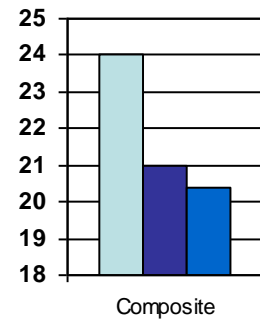

60% over 5.0
77% over 4.0

GPA is computed on a 4.0 system with .04 added for each semester honors course and .08 added for each semester AP course. On transcripts: "District" GPA = weighted; "State" GPA = unweighted. Class rank and GPA include all high school courses completed. Class rank is official at the end of the first semester of senior year.
Class of 2027 and after will have a new GPA calculation.

College Placement Report Class of 2023

85% of Plant graduates continue their education

32% attend out-of-state colleges

Testing Information

SAT

ACT

Colleges and Universities where Plant students have enrolled over the past two years: