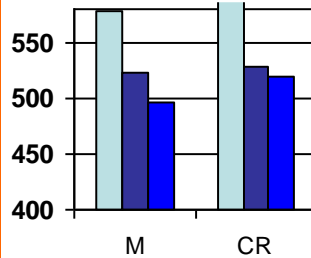

60% over 5.0
77% over 4.0

GPA is computed on a 4.0 system with .04 added for each semester honors course and .08 added for each semester AP course. On transcripts: "District" GPA = weighted; "State" GPA = unweighted. Class rank and GPA include all high school courses completed. Class rank is official at the end of the first semester of senior year.
Class of 2027 and after will have a new GPA calculation.

College Placement Report Class of 2023

85% of Plant graduates continue their education

32% attend out-of-state colleges

Testing Information

SAT

ACT

Colleges and Universities where Plant students have enrolled over the past two years: