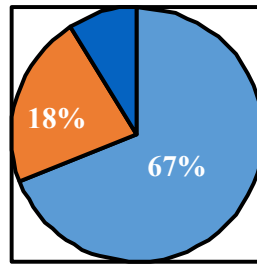

Report on the Class of 2023:

634 students:
30% minority - Black 4.6%;
Hispanic 17.8%;
Asian 3.9%; Multiracial 3.5%

Distribution of grades on weighted, 4.0 scale:

60% over 5.0
77% over 4.0

GPA is computed on a 4.0 system with .04 added for each semester honors course and .08 added for each semester AP course. On transcripts: "District" GPA = weighted; "State" GPA = unweighted. Class rank and GPA include all high school courses completed. Class rank is official at the end of the first semester of senior year.
Class of 2027 and after will have a new GPA calculation.

College Placement Report Class of 2023

85% of Plant graduates continue their education

32% attend out-of-state colleges

Testing Information

SAT